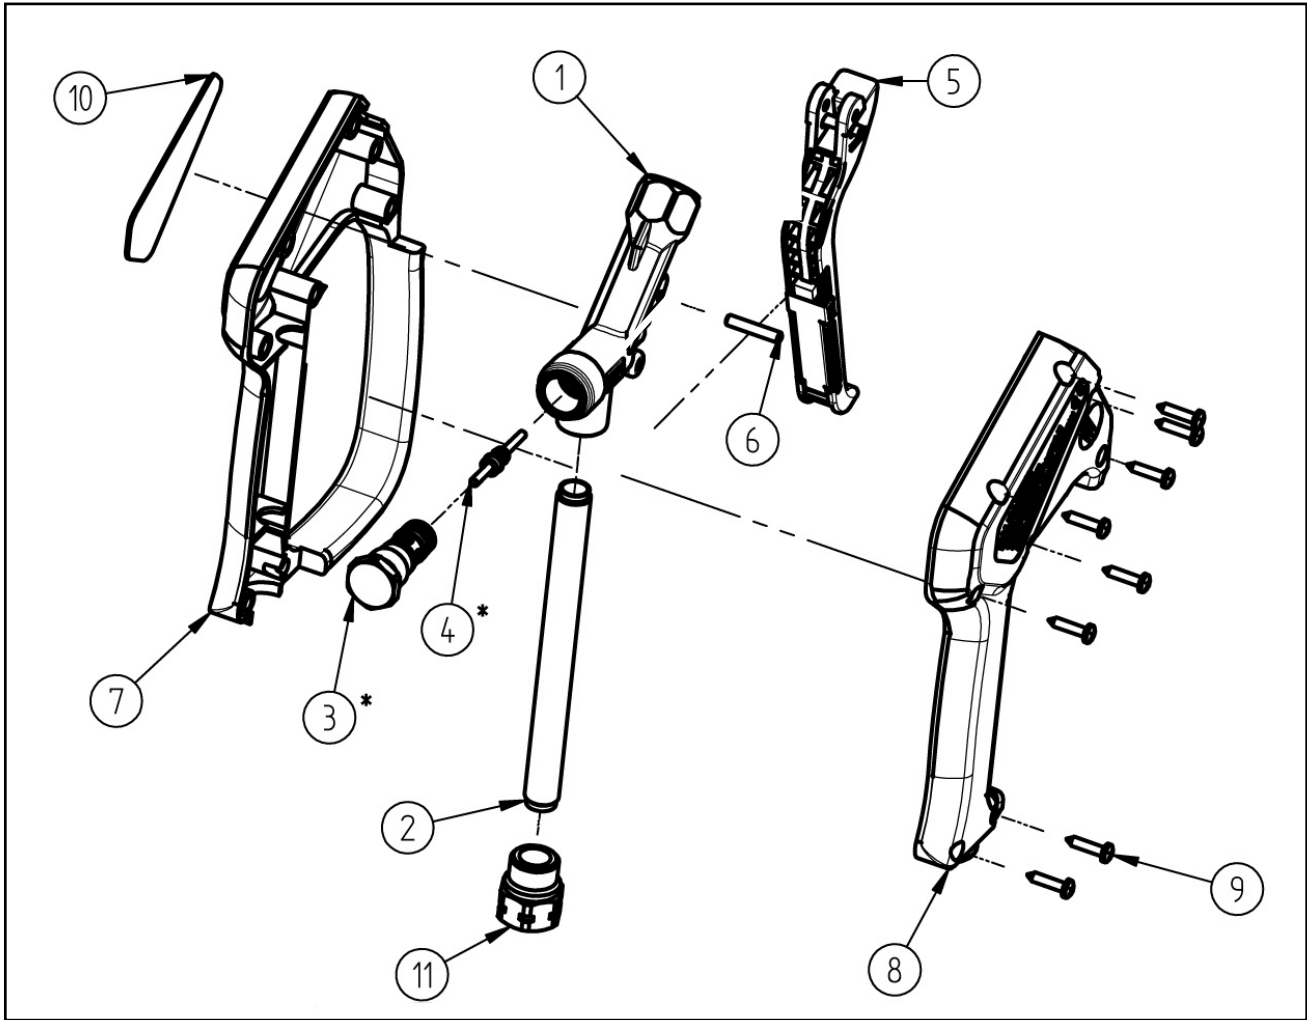

Spare Parts
Spray Gun ST - 2305
 Item-No. 202305600

Pos.	Item-No.	Description
1	01 0007 343	Housing ST-2300/2600 1/4" NPT
2	07 0001 397	Pipe inlet
3	20 2300 455	Valve TM ST-2300/2600
4	20 2300 380	Piston rod complete
5	20 2300 411	Trigger complete
6	04 0007 081	Axle for trigger
7	02 0008 615	Plastic housing with handle
8	02 0008 620	Plastic housing
9	04 0000 051	Screw 3.5x16
10	02 0008 830	Label grey
11	04 0001 024	Inlet nut 3/8 NPT female